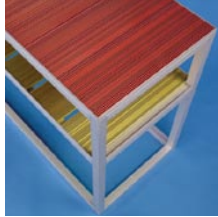

UU14

table

Side table that is suited to a wide variety of uses. Ideal next to the couch or bed. Part of a family of tables that includes the UU12 and UU13.

size 35 1/4" l x 15 1/4" w x 24 1/2" h
895mm l x 387mm w x 622mm h

colors aluminum [01], yellow [02], blue [03], red [04], assorted

pages 33