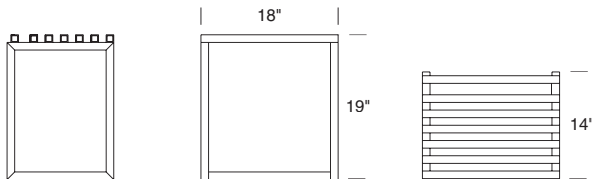

UU24B

size 40" l x 14" w x 19" h
1016mm l x 356mm w x 483mm h

colors aluminum [01]

pages 42, 71

UU24A