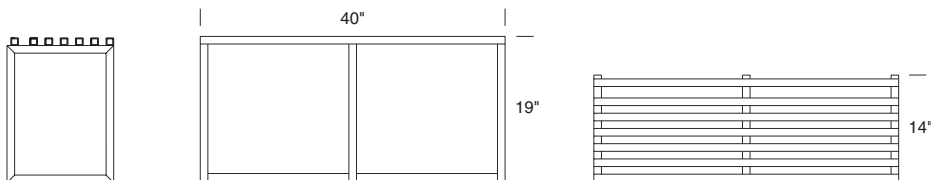

UU24

seat

Surprisingly comfortable stool that forms part of the UU24-UU27 family. Convenient for extra seating and can also be used as a small table. UU24 comes in 19" and 40" widths. Felt pads (16" x 14") are included.

UU24A

size 18" l x 14" w x 19" h
457mm l x 356mm w x 483mm h

colors aluminum [01], slate [06], orange [09]

pages 5, 42, 50, 64, 71

UU24B

size 40" l x 14" w x 19" h
1016mm l x 356mm w x 483mm h

colors aluminum [01]

pages 42, 71

UU24B