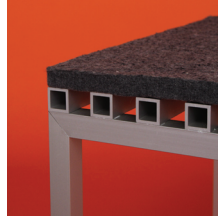

UU24

seat

Surprisingly comfortable stool that forms part of the UU24-UU27 family. Convenient for extra seating and can also be used as a small table. UU24 comes in 19" and 40" widths. Felt pads (16" x 14") are included.

UU24A

size 18" l x 14" w x 19" h
457mm l x 356mm w x 483mm h

colors aluminum [01], slate [06], orange [09]

pages 5, 42, 50, 64, 71

UU24B

size 40" l x 14" w x 19" h
1016mm l x 356mm w x 483mm h

colors aluminum [01]