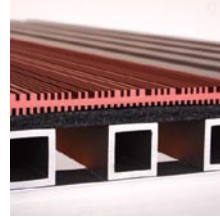

UU4

plank

Planks provide the perfect burst of color, and the effect is even more interesting when used in combinations. Different ribbed patterns on each side allow for endless variation. The 24" piece is designed to work as a heatproof centerpiece for the UU27 tables. Includes a 24" l x 5" w felt pad that can be used to protect delicate surfaces.

UU4A

size 24" l x 5" w x 3/8" h
610mm l x 127mm w x 10mm h

colors aluminum [01], yellow [02], blue [03],
red [04], purple [05]

pages 9, 37, 64, 68

UU4B

size 15" l x 5" w x 3/8" h
381mm l x 127mm w x 10mm h

colors aluminum [01], yellow [02], blue [03],
red [04], purple [05]

pages 9, 37, 64, 68, 75

UU4A

UU4B