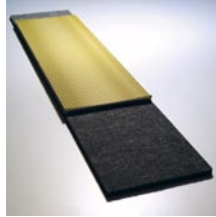

UU4

plank

Planks provide the perfect burst of color, and the effect is even more interesting when used in combinations. Different ribbed patterns on each side allow for endless variation. The 24" piece is designed to work as a heatproof centerpiece for the UU27 tables. Includes a 24" l x 5" w felt pad that can be used to protect delicate surfaces.

UU4A

size 24" l x 5" w x 3/8" h
610mm l x 127mm w x 10mm h

colors aluminum [01], yellow [02], blue [03],
red [04], purple [05]

pages 9, 37, 64, 68

UU4B

size 15" l x 5" w x 3/8" h
381mm l x 127mm w x 10mm h

colors aluminum [01], yellow [02], blue [03],
red [04], purple [05]

pages 9, 37, 64, 68, 75

UU4A

UU4B