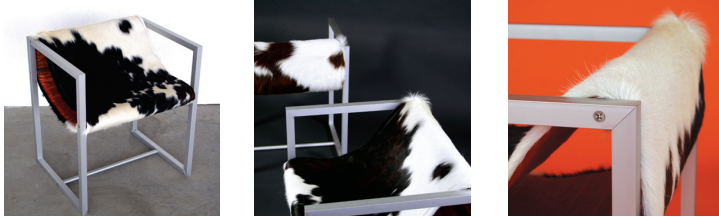

UU51

seat

A chair reduced to it's essence. Two satin anodized aluminum frames assemble to hold a belt of Italian cowhide. Works beautifully with the UU47 or UU27. Lining colors vary.

size 18 1/2" l x 22 1/4" w x 25" h
470mm l x 565mm w x 635mm h

colors tri color cowhide [LD]
All leather used by MuNiMuA is a recycled byproduct of other industries.

pages 44, 50, 78