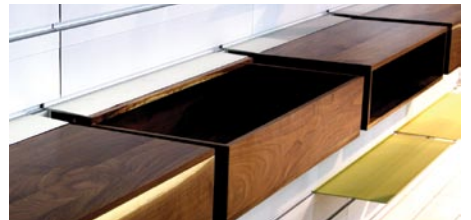

UU57

box

UU57A open top

size 30" l x 15 1/2" w x 6 1/2" h
762mm l x 394mm w x 165mm h

material American black walnut

UU57B open front

size 30" l x 15 1/2" w x 6 1/2" h
762mm l x 394mm w x 165mm h

material American black walnut

UU57C with lid

size 30" l x 15 1/2" w x 6 1/2" h
762mm l x 394mm w x 165mm h

material American black walnut

The UU57 series expands the application and use of the UU52 Wall System. Three styles of solid black walnut boxes, elegantly finished with a durable low sheen lacquer, bring discreet luxury to a range of storage and display needs.