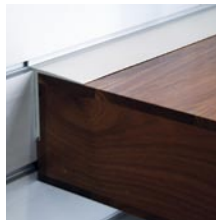

UU57

box

UU57A open top

size 30" l x 15 1/2" w x 6 1/2" h
762mm l x 394mm w x 165mm h

material American black walnut

UU57B open front

size 30" l x 15 1/2" w x 6 1/2" h
762mm l x 394mm w x 165mm h

material American black walnut

UU57C with lid

size 30" l x 15 1/2" w x 6 1/2" h
762mm l x 394mm w x 165mm h

material American black walnut

The UU57 series expands the application and use of the UU52 Wall System. Three styles of solid black walnut boxes, elegantly finished with a durable low sheen lacquer, bring discreet luxury to a range of storage and display needs.