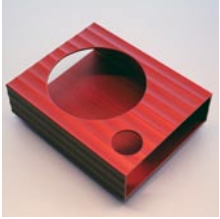

UU60

wine coaster

Inspired by the UU22 wine tray, this wine bottle coaster is designed to hold a single bottle of your favorite wine and provides a convenient way to keep track of the cork. 3 1/2" opening fits most wine bottles.

size 5.5"l x 4.5"w x 1.5"h
140mm l x 114mm w x 38mm h

colors aluminum [01], yellow [02],
deep red [07]