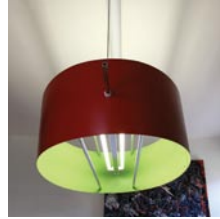

UU67

chandelier

Our UU67 Lighting design is the result of a literal exercise in balance as a reductionist pursuit. Made of a single aluminum sheet, the oval form rotates on its central axis.

The UU67 comes with two T8 fluorescent tubes and a dimmable programmed start electronic ballast. The ceiling mounting is simple thanks to a sliding track system which also screens all the electrical connections.

Different finishes, filters and mounting heights are available.

size 60"l x 36"w x 14 1/2"h
1524mm l x 914mm w x 368mm h

colors aluminum [01], assorted