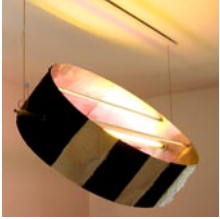

UU67

chandelier

Our UU67 Lighting design is the result of a literal exercise in balance as a reductionist pursuit. Made of a single aluminum sheet, the oval form rotates on its central axis.

The UU67 comes with two T8 fluorescent tubes and a dimmable programmed start electronic ballast. The ceiling mounting is simple thanks to a sliding track system which also screens all the electrical connections.

Different finishes, filters and mounting heights are available.

size 60"l x 36"w x 14 1/2"h
1524mm l x 914mm w x 368mm h

colors aluminum [01], assorted