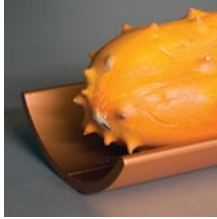

UU71

fruit trough

Fruit storage reduced to the bare essentials. This simple piece of extruded aluminum turns your oranges into sculpture. Perfect for your next still life composition.

size 22.75"l x 3.75"w x 1.125"h
578mm l x 95mm w x 29mm h

colors aluminum [01], green [08], orange [09]